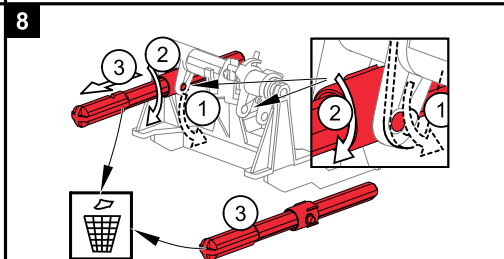

AIR ■ FUN ■ STING ■ STRIPE ■ TURN

[mm]

AIR, AIR-INOX

FUN, FUN-ANTIC, FUN-BEECH, FUN-INOX, FUN-OAK WHITE, FUN-TEAK, FUN-WENGE, FUN-WHITE, FUN-BLACK

STING, STING-INOX

STRIPE, STRIPE-BEECH, STRIPE-BLACK, STRIPE-INOX, STRIPE-OAK WHITE, STRIPE-TEAK, STRIPE-WENGE, STRIPE-WHITE, STRIPE-GLASS WHITE, STRIPE-GLASS BLACK

TURN, TURN-INOX

A100, A101, A102, A112, A115, A116

9

L	V	
21 ÷ 27 mm	V = L - 15 mm	A
27 ÷ 37 mm	V = L - 25 mm	B
37 ÷ 47 mm	V = L - 35 mm	C
47 ÷ 57 mm	V = L - 45 mm	D
57 ÷ 67 mm	V = L - 55 mm	E
67 ÷ 77 mm	V = L - 65 mm	F
77 ÷ 87 mm	V = L - 75 mm	G
87 ÷ 97 mm	V = L - 85 mm	H