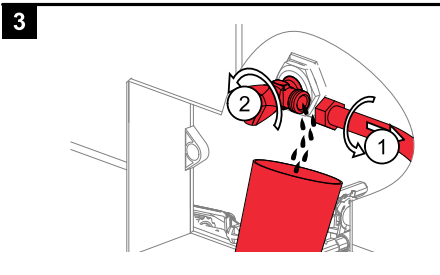

AIR ■ FUN ■ STING ■ STRIPE ■ TURN

[mm]

AIR, AIR-INOX

FUN, FUN-ANTIC, FUN-BEECH, FUN-INOX, FUN-OAK WHITE, FUN-TEAK, FUN-WENGE, FUN-WHITE, FUN-BLACK

STING, STING-INOX

STRIPE, STRIPE-BEECH, STRIPE-BLACK, STRIPE-INOX, STRIPE-OAK WHITE, STRIPE-TEAK, STRIPE-WENGE, STRIPE-WHITE, STRIPE-GLASS WHITE, STRIPE-GLASS BLACK

TURN, TURN-INOX

A100, A101, A102, A112, A115, A116

9

L	V	
21 ÷ 27 mm	V = L - 15 mm	A
27 ÷ 37 mm	V = L - 25 mm	B
37 ÷ 47 mm	V = L - 35 mm	C
47 ÷ 57 mm	V = L - 45 mm	D
57 ÷ 67 mm	V = L - 55 mm	E
67 ÷ 77 mm	V = L - 65 mm	F
77 ÷ 87 mm	V = L - 75 mm	G
87 ÷ 97 mm	V = L - 85 mm	H