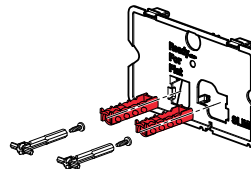

AIR ■ FUN ■ STING ■ STRIPE ■ TURN

[mm]

AIR, AIR-INOX

FUN, FUN-ANTIC, FUN-BEECH, FUN-INOX, FUN-OAK WHITE, FUN-TEAK, FUN-WENGE, FUN-WHITE, FUN-BLACK

STING, STING-INOX

STRIPE, STRIPE-BEECH, STRIPE-BLACK, STRIPE-INOX, STRIPE-OAK WHITE, STRIPE-TEAK, STRIPE-WENGE, STRIPE-WHITE, STRIPE-GLASS WHITE, STRIPE-GLASS BLACK

TURN, TURN-INOX

A100, A101, A102, A112, A115, A116

9

L	V	
21 ÷ 27 mm	V = L - 15 mm	A
27 ÷ 37 mm	V = L - 25 mm	B
37 ÷ 47 mm	V = L - 35 mm	C
47 ÷ 57 mm	V = L - 45 mm	D
57 ÷ 67 mm	V = L - 55 mm	E
67 ÷ 77 mm	V = L - 65 mm	F
77 ÷ 87 mm	V = L - 75 mm	G
87 ÷ 97 mm	V = L - 85 mm	H